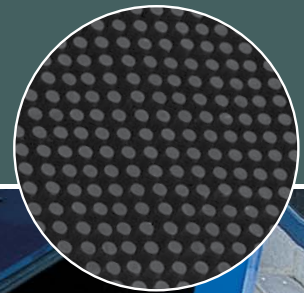

RUBBER BRUSH ENTRANCE MATTING

Rubber Brush™ mats are constructed of tough SBR rubber to remain flexible while withstanding extreme cold. Thousands of tough, flexible rubber fingers sweep shoes clean while suction cups on the underside of the mat help to minimize shifting. Due to its durable construction, Rubber Brush™ is the perfect year round outdoor entrance mat.

Where to use:

Outdoor entrances of schools, municipal buildings, plant entrances, construction traffic area.

Product info:

- Constructed of tough, SBR rubber to remain flexible while withstanding extreme cold
- Thousands of tough, flexible rubber fingers sweep shoes clean while suction cups on underside help to minimize mat movement
- Molded beveled edging on all 4 sides creates a retention dam to trap moisture
- Overall thickness of 16mm
- Recommended and approved product as a part of the GreenTRAX™ program for "Green Cleaning" environments

MFR NO.	DESCRIPTION	COLOUR	SIZE
803451BL	NoTrax Rubber Brush Mat	Black	61 x 81cm
803455BL	NoTrax Rubber Brush Mat	Black	71 x 117cm
803452BL	NoTrax Rubber Brush Mat	Black	81 x 99cm
803453BL	NoTrax Rubber Brush Mat	Black	91 x 183cm