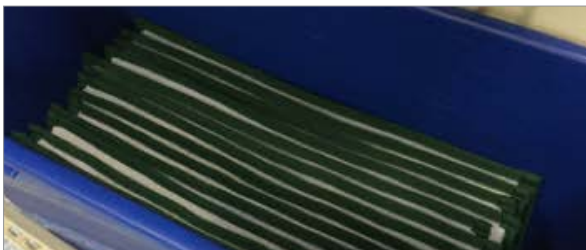

Prepare your Blue Scrub & Clean Mops

Add 2.5 litres of cleaning solution to each bucket of 15 mops

Dose for 1 mop	166ml
Dose for 10 mops	1.66 Litres
Dose for 15 mops	2.5 Litres