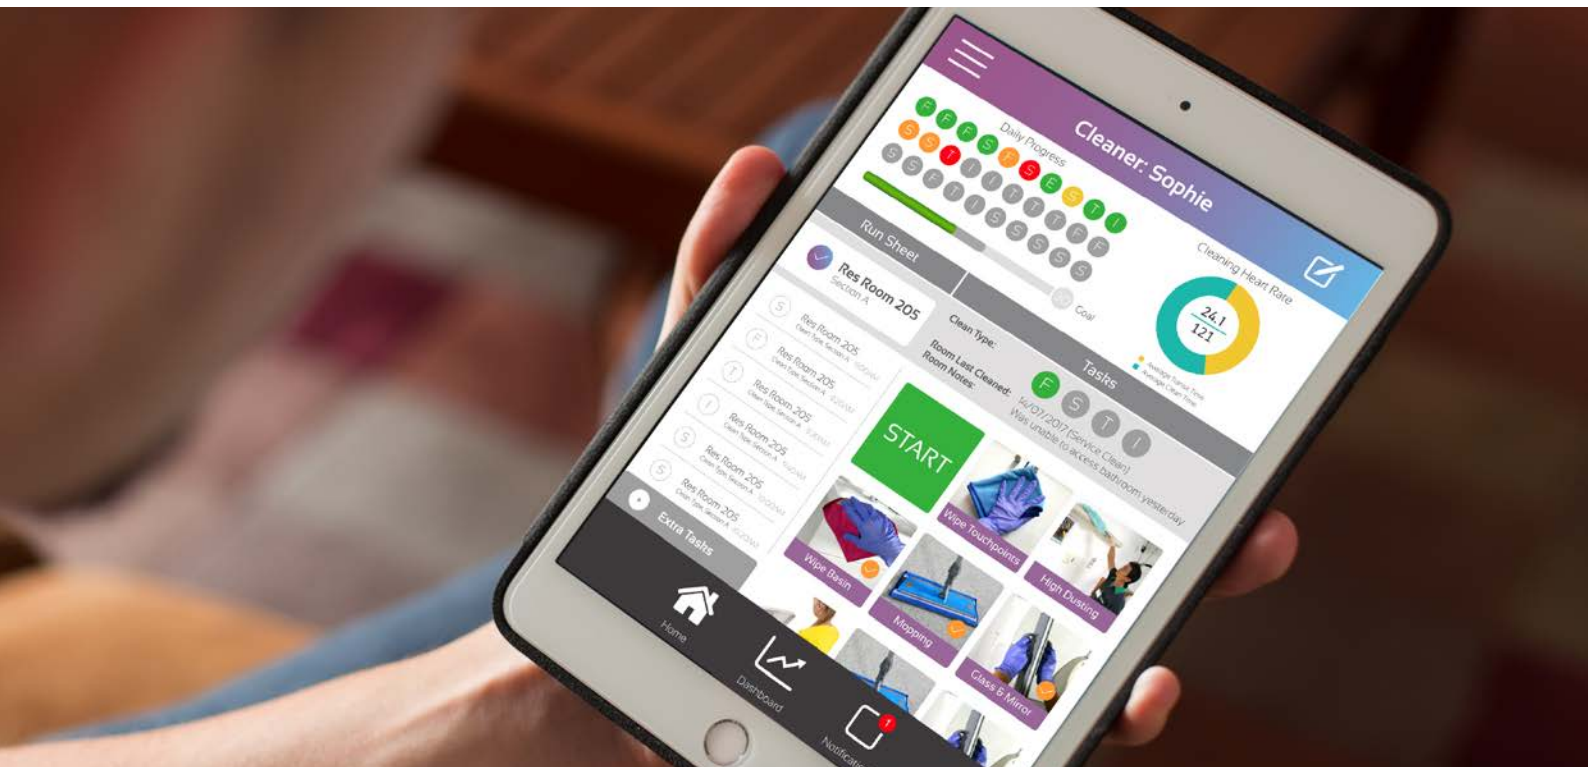

INTERCLEAN

The InterClean Group is comprised of InterClean Australasia and InterClean Managed Services, which work together to create and implement the best possible cleaning solutions and digital management systems for the healthcare and facility management industries.

Our approach to cleaning management is systems and solutions based. We don't just throw products at a problem, but rather look at the big picture and help our distributors and end users come up with strategies to turn their management goals into a reality at the operational level. We understand and believe in the importance of training employees properly, communicating cleaning plans and procedures clearly, managing the cleaning process and making accountability and autonomy part of the cleaner's responsibility.

InterClean sources products, ideas and management systems from all over the world and are constantly unearthing new and innovative solutions to the cleaning challenges your industry faces. Our passion is finding new and improved ways to approach cleaning, raising the standard of cleanliness within your hospitals, nursing homes, airports & schools.

If you're passionate about best practice and want the best systems in your facility we would love to work with you to achieve your goals.