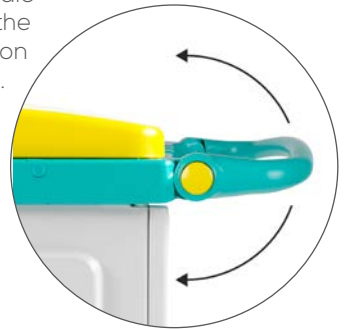

MEDIUM ENCLOSED BAG TROLLEYS

150 litre lids available in blue, red, yellow and green plus option of lockable desk compartment

New Ergonomic Handle allows you to select the right position based on the operators height.