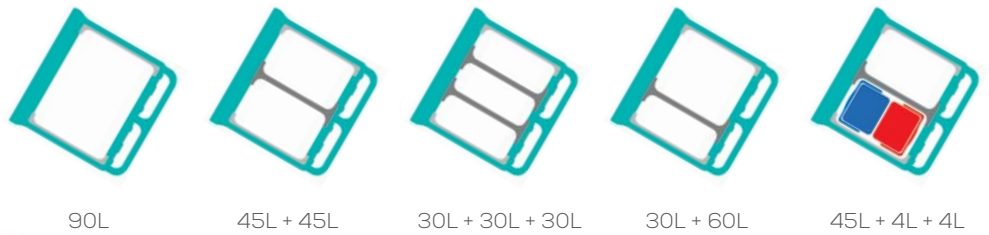

BAG HOLDERS