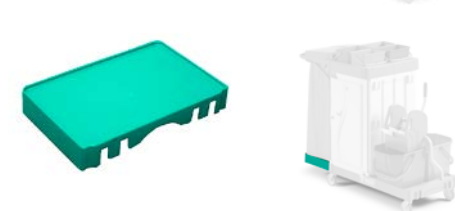

TROLLEY COMPONENTS

Trolley Components	Part No
Magic Trolley Green Small Plastic Base with 125mm rubber wheels	TTST09080400
Magic Trolley Large Plastic Green Base with rubber silent wheels	TTST09070414
Grey Rubber Wheels with Brake 150mm for Magic	TTS00003441J
Grey Rubber Wheels 150mm Silent for Magic	TTS00003444
Magic Trolley Light Grey A-Symmetric Stanchion with Screws (V50805)	TTST690751
Magic Trolley Light Grey Symmetric Middle Stanchion with Screws	TTST690752
Magic Trolley Light Grey A-Symmetric Stanchion with smooth hook	TTST690763
Magic Trolley Plastic Bag Support with 2 Wheels	TTST09074100
Magic Trolley Green Plastic Bag Support	TTST090795
Magic Trolley Green Plastic Support for Hermetic Bucket	TTST090810