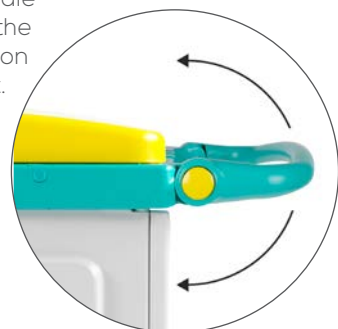

Includes

- 150L yellow lid for bag holder
- 22L drawer
- 4L blue, red, green & yellow buckets
- 15L blue & red buckets
- Wringer support bar
- Roller Wringer
- * Bag not included

OPEN OR CLOSED BIN AND DRAWER OPTIONS

All medium trolleys come standard 150mm silent wheels

150 litre lids available in blue, red, yellow and green plus option of lockable desk compartment

New Ergonomic Handle allows you to select the right position based on the operators height.