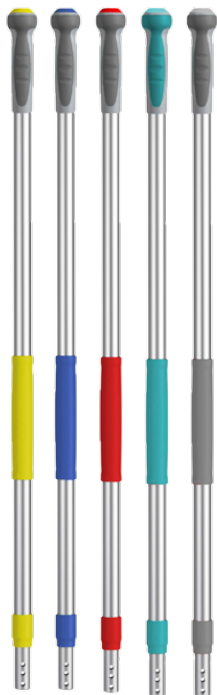

Press the button on the top of the handle to release solution and start mopping. When you have finished that area, remove the mop head and place it in a bag for later laundering. Go directly to your next area, get a clean mop head and clean without all the time consuming tasks of emptying and filling up mop buckets, or rinsing and wringing out mops.

Velcro flat mop system

Velcro Flat Mop Holder available in 30cm, 40cm and 60cm. The head attaches to telescopic mop handles which can be adjusted to the operator's correct height. These heads allow microfibre covers to be changed easily without the operator touching the dirty area. Simply attach a pre-soaked cover to clean your area, then put the dirty cover into your bag for laundering.

Telescopic handles

The telescopic handle is designed with your cleaner in mind. Regardless of height, the Telescopic pole can be adjusted to suit each of your cleaners individually.

Telescopic handles

Velcro Frames

PART NO	DESCRIPTION	COLOUR
TTS970GY30R	Aqua Mop with Velcro 30cm	Red
TTS0000970GY	Aqua Mop with Velcro 40cm	Grey
TTS0000970	Aqua Mop with Velcro 40cm	Green
TTS0000970B	Aqua Mop with Velcro 40cm	Blue
TTS0000970R	Aqua Mop with Velcro 40cm	Red
TTS0000970Y	Aqua Mop with Velcro 40cm	Yellow
TTS0000894R	Velcro Flat Mop Holders 30cm	Red
TTS0000892W	Velcro Flat Mop Holders 40cm	White
TTS0000892E	Velcro Flat Mop Holders 40cm	Grey
TTS0000892G	Velcro Flat Mop Holders 40cm	Green
TTS0000892B	Velcro Flat Mop Holders 40cm	Blue
TTS0000892R	Velcro Flat Mop Holders 40cm	Red
TTS0000892Y	Velcro Flat Mop Holders 40cm	Yellow
TTS00001044E	Telescopic Handles	Grey
TTS00001044	Telescopic Handles	Green
TTS0B001044	Telescopic Handles	Blue
TTS0R001044	Telescopic Handles	Red
TTS0G001044	Telescopic Handles	Yellow