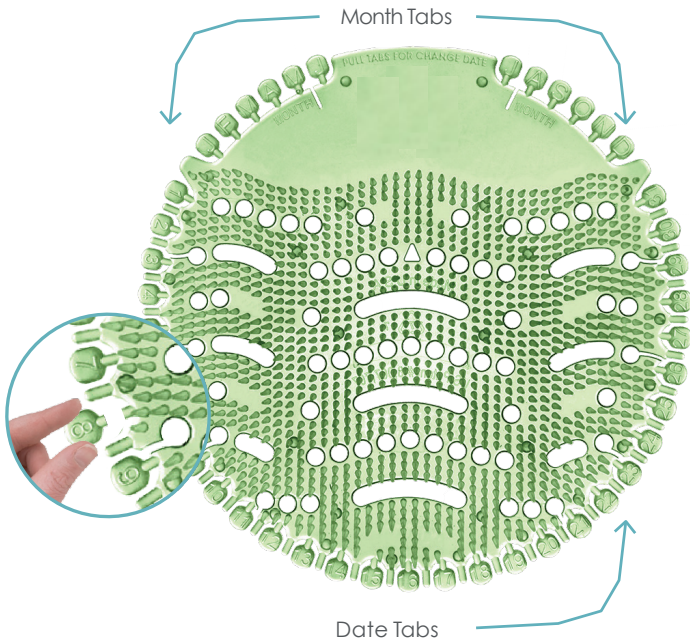

Aura Urinal Screen

Freshens for 30 days This patented urinal screen releases billions of optimised bacteria and more than twice the fragrance as competing urinal screens over 30 days to keep the urinal and restroom smelling fresh.

Installs correctly every time Unique design eliminates installation error and installs both ways without sacrificing splash reducing performance.

Reduces splash and cleaning time Long protrusions on top eliminate urine splash, keeping your floors dry and cut cleaning time in half.

Reminds you when to change it Simply pull off the week & month tabs to set your reminder.

30 days with date tabs