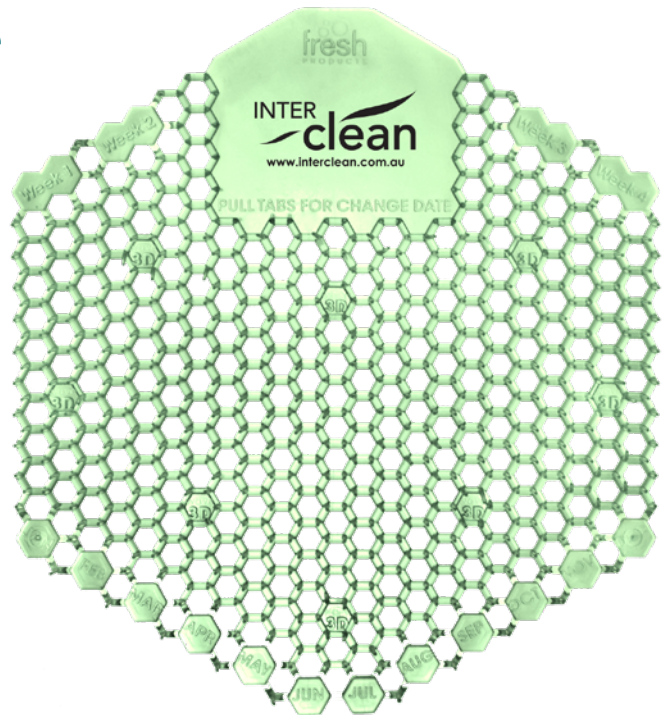

WASHROOM

- Freshens for full 30 days
- Installs correctly every time
- Reduces splash & cleaning time
- 200% more fragrance than competitor's screens

*The ultimate splash
reducing urinal screen*

Available in

Lavender
Kiwi Grapefruit
Spiced Apple
Mango
Cotton Blossom
Cucumber Melon

AMBIANCE 3D URINAL SCREEN

Freshens for 30 days Releases billions of optimised bacteria and more than twice the fragrance as competing urinal screens over 30 days to keep the urinal and restroom smelling fresh.

Installs correctly every time Unique design eliminates installation error and installs both ways without sacrificing splash reducing performance.

Reduces splash and cleaning time Long posts on both sides plus a unique hexagon lattice eliminate urine splash, cutting cleaning time.

Reminds you when to change it Simply pull off the week & month tabs to set your reminder.

Shopping Centres

Function Centres

Fast Food

MFR NO.	DESCRIPTION	SCENT	COLOUR
3WDS10LAVINT1	Ambiance 3D Urinal Screen	Lavender	
3WDS10KGINT1	Ambiance 3D Urinal Screen	Kiwi Grapefruit	
3WDS10SAINT1	Ambiance 3D Urinal Screen	Spiced Apple	
3WDS10MGINT1	Ambiance 3D Urinal Screen	Mango	
3WDS10CBINT1	Ambiance 3D Urinal Screen	Cotton Blossom	
3WDS10CMINT1	Ambiance 3D Urinal Screen	Cucumber Melon	