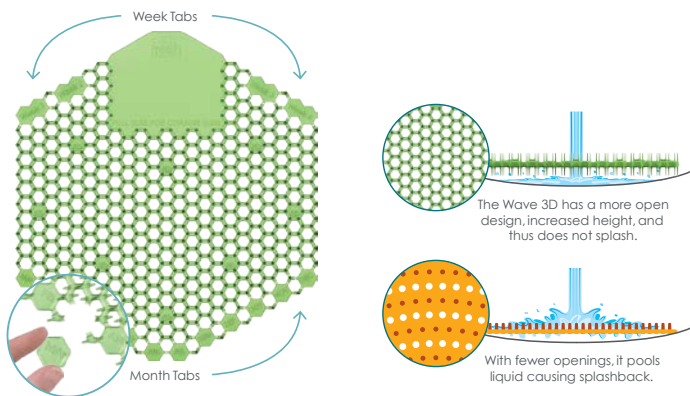

Lavender
Kiwi Grapefruit
Spiced Apple
Mango
Cotton Blossom
Cucumber Melon

AMBIANCE 3D URINAL SCREEN

Freshens for 30 days Releases billions of optimised bacteria and more than twice the fragrance as competing urinal screens over 30 days to keep the urinal and restroom smelling fresh.

Installs correctly every time Unique design eliminates installation error and installs both ways without sacrificing splash reducing performance.

Reduces splash and cleaning time Long posts on both sides plus a unique hexagon lattice eliminate urine splash, cutting cleaning time.

Reminds you when to change it Simply pull off the week & month tabs to set your reminder.

Shopping Centres

Function Centres

Fast Food

MFR NO.	DESCRIPTION	SCENT	COLOUR
3WDS10LAVINT1	Ambiance 3D Urinal Screen	Lavender	
3WDS10KGINT1	Ambiance 3D Urinal Screen	Kiwi Grapefruit	
3WDS10SAINT1	Ambiance 3D Urinal Screen	Spiced Apple	
3WDS10MGINT1	Ambiance 3D Urinal Screen	Mango	
3WDS10CBINT1	Ambiance 3D Urinal Screen	Cotton Blossom	
3WDS10CMINT1	Ambiance 3D Urinal Screen	Cucumber Melon	